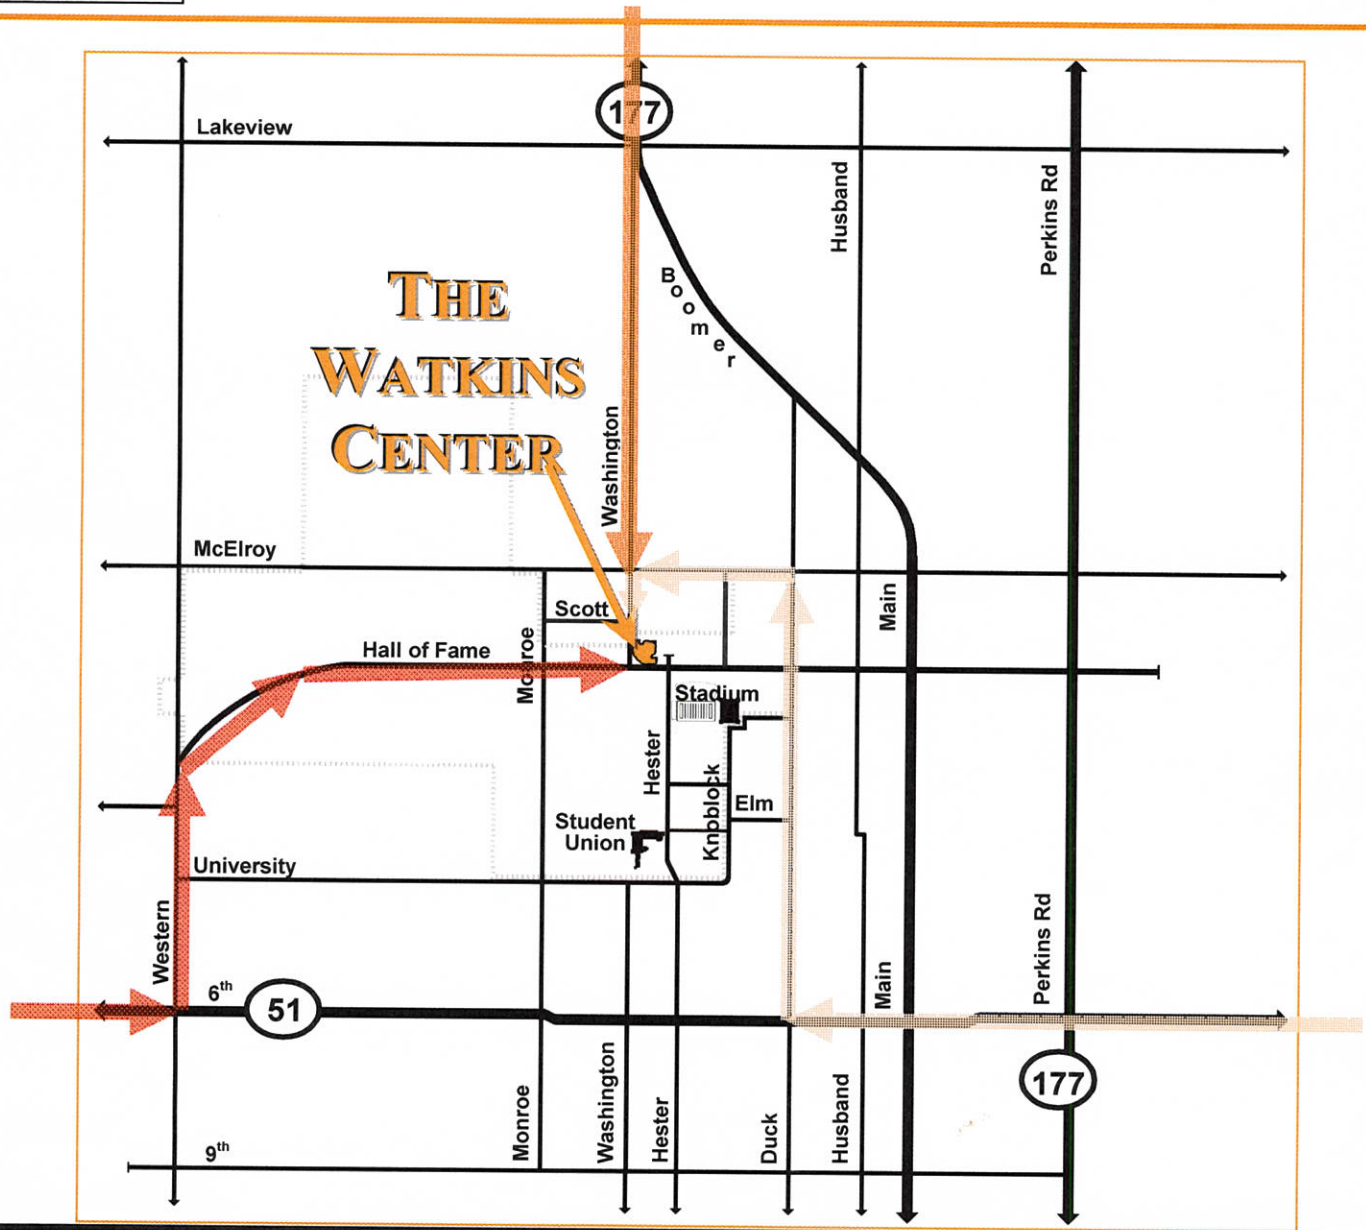

▲ **DIRECTIONS** to **THE WATKINS CENTER**

▲ **DIRECTIONS FROM TULSA – CIMARRON TURNPIKE**

Take Hwy 64 to the Cimarron Turnpike - toll gate (manned - \$.75)
 Take the OSU "Y" turnoff (approximately 20 miles) - toll gate (unmanned - \$.50)
 Continue on the turnpike. It will curve left into Stillwater and become Washington Street.
 Drive thru four traffic lights (Richmond Rd, The Links Apartments, & Airport and Lakeview Rds)
 Just before the fifth traffic light, go right at the "Y" (do not go through the light). This will keep you on Washington.
 Pass through two more traffic lights (Will Rogers Elementary School and McElroy Street).
 The Watkins Center is located on the left approximately three blocks after the 2nd light (McElroy).
 Turn left into the parking lot just before the Watkins Center (before the light at Hall of Fame and Washington).

▲ **DIRECTIONS FROM OKLAHOMA CITY – I-35 NORTH**

Take the Stillwater Exit and turn right on State Highway 51
 (you are approximately 17 miles west of Stillwater).
 As you enter the edge of Stillwater, turn left (north) at 4th traffic light,
 which is Western. 
 As you round the curve, it becomes Hall of Fame.
 Turn left at 4th traffic light (Washington). The WWC is on the corner.
 Turn right into the parking lot behind the building.

▲ **DIRECTIONS FROM TULSA – STATE HIGHWAY 51**

Travel through Stillwater to Duck Street.
 Turn right (north) onto Duck Street. 
 Go north to McElroy (4th traffic light).
 Turn left (west) onto McElroy.
 At the next light (Washington), turn left (south).
 The Watkins Center is located on the left,
 approximately three blocks south of McElroy.
 Turn left into the parking lot just before the Watkins Ctr

WWC PARKING

WATKINS
CENTER

PAVED
PARKING

Lot 26
80 spaces

E. HALL OF FAME

HALL OF
FAME AVE

LOT 10 A

LOT
10